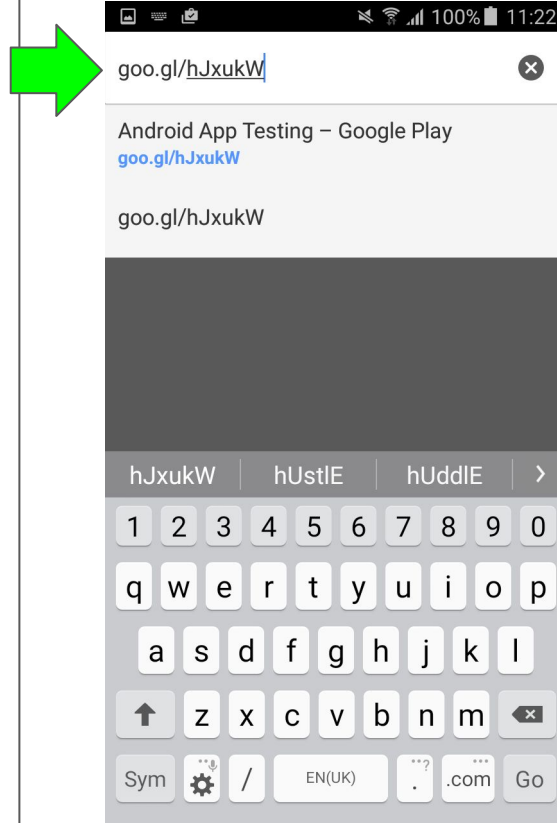

1.

2.

3.

<https://goo.gl/hJxukW>

4.

Get the testing version

If you already have the **WordDive for Immigrants** app installed on your device, you'll get an update with the testing version shortly. If you don't have the **WordDive for Immigrants** app installed, [download it on Google Play](#) first, then you'll get an update with the testing version. It can take a few hours for the update to arrive.

Leave the testing program

You can leave the testing program at any time. If you leave the testing program and a public version of the app is available, you can switch to public version by uninstalling the testing version and installing the app again on Google Play.