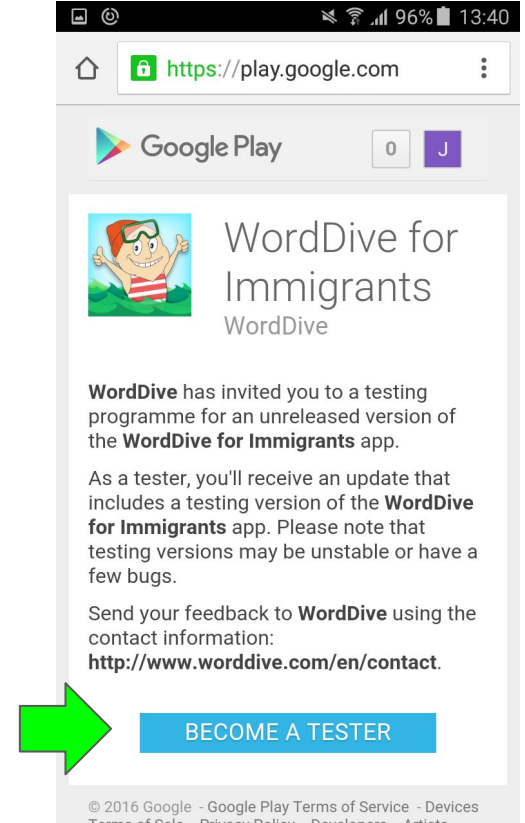

1.

2.

3.

<https://goo.gl/hJxukW>

4.

Get the testing version

If you already have the **WordDive for Immigrants** app installed on your device, you'll get an update with the testing version shortly. If you don't have the **WordDive for Immigrants** app installed, [download it on Google Play](#) first, then you'll get an update with the testing version. It can take a few hours for the update to arrive.

Leave the testing program

You can leave the testing program at any time. If you leave the testing program and a public version of the app is available, you can switch to public version by uninstalling the testing version and installing the app again on Google Play.